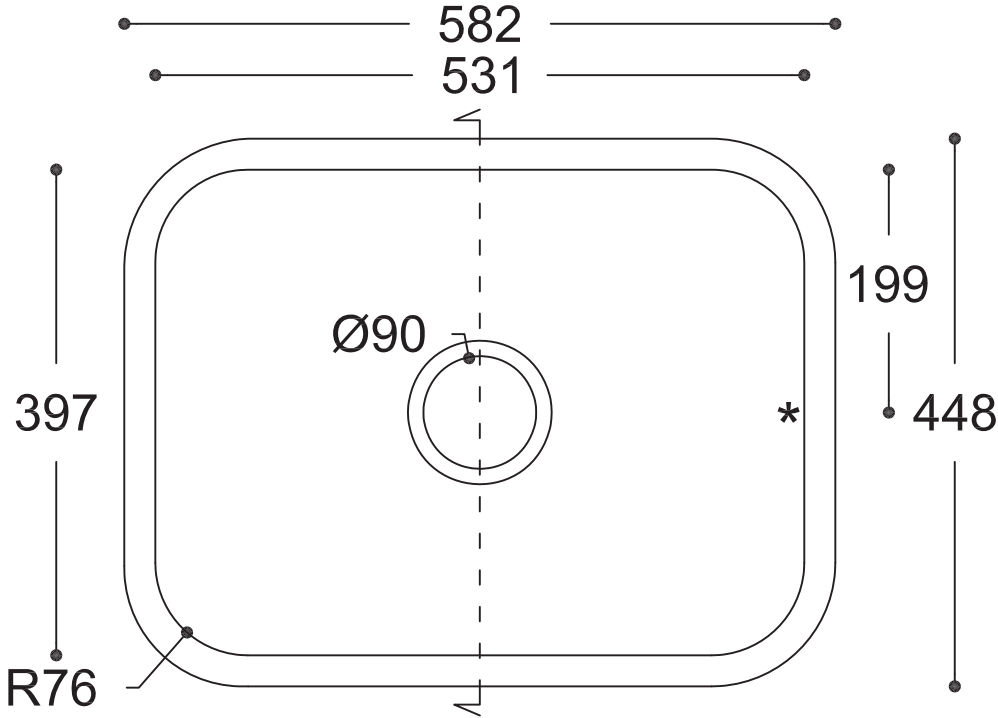

Sweet 871

TOP VIEW

* overflow

CROSS-SECTION

All dimensions in mm