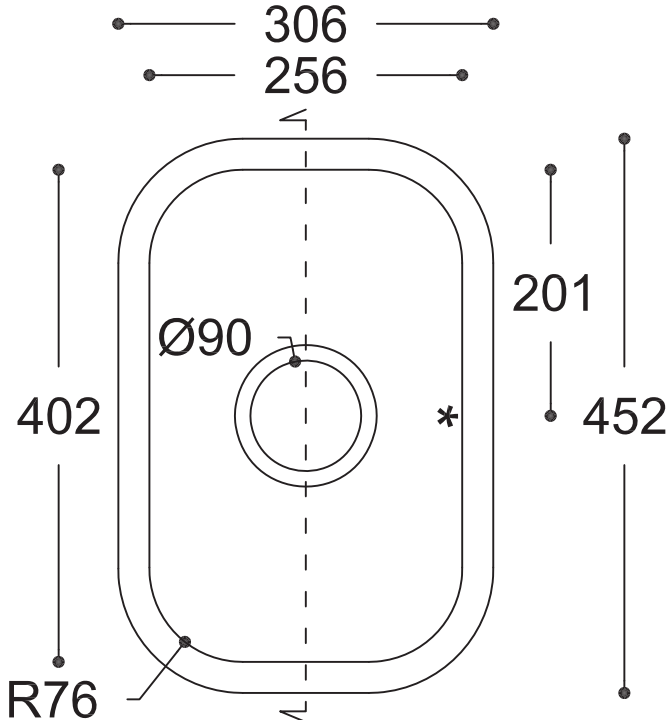

Sweet 802

TOP VIEW

* overflow

CROSS-SECTION

All dimensions in mm