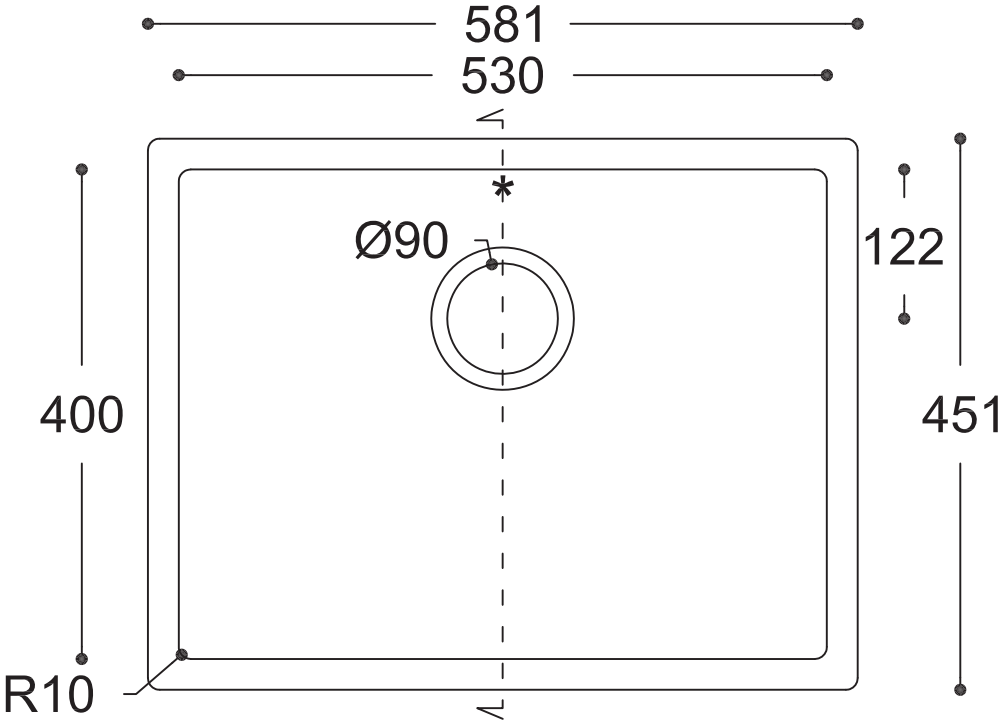

Spicy 970

TOP VIEW

* overflow

CROSS-SECTION

All dimensions in mm