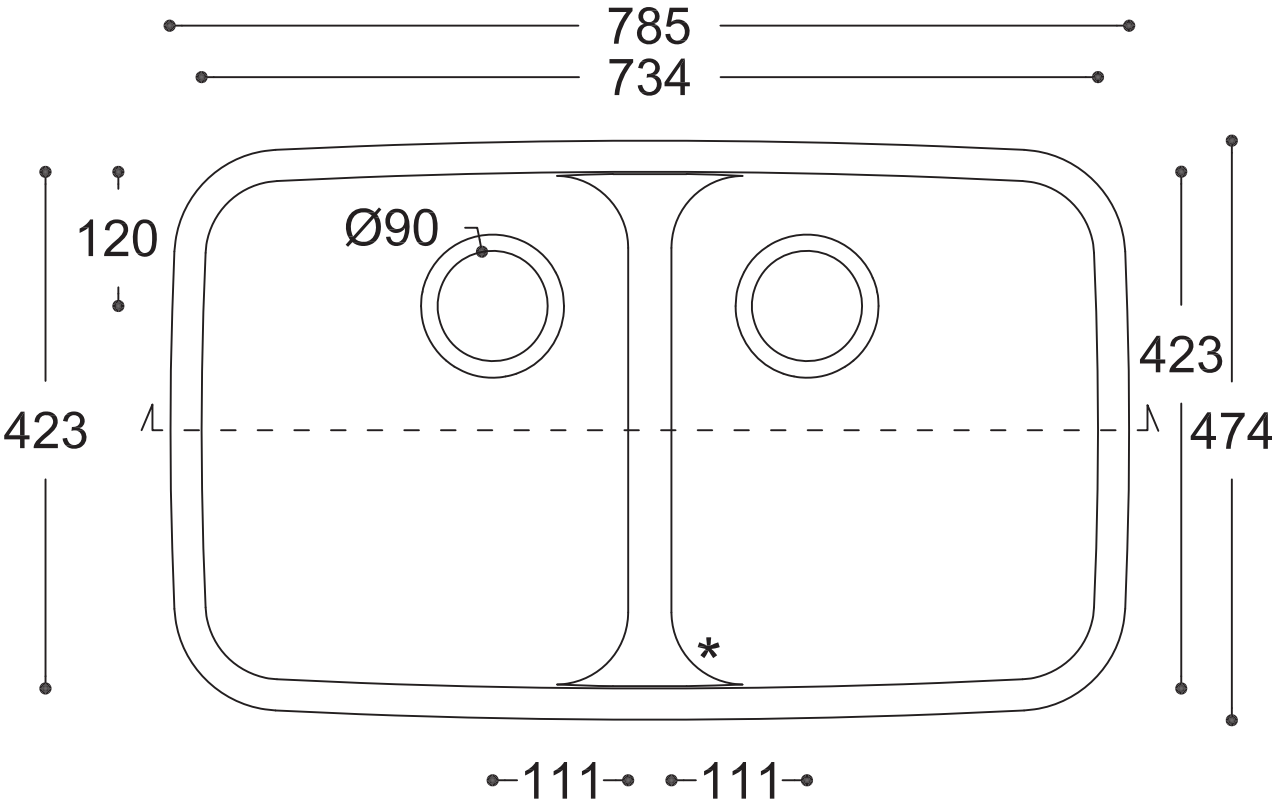

Smooth 850

TOP VIEW

* overflow

CROSS-SECTION

All dimensions in mm