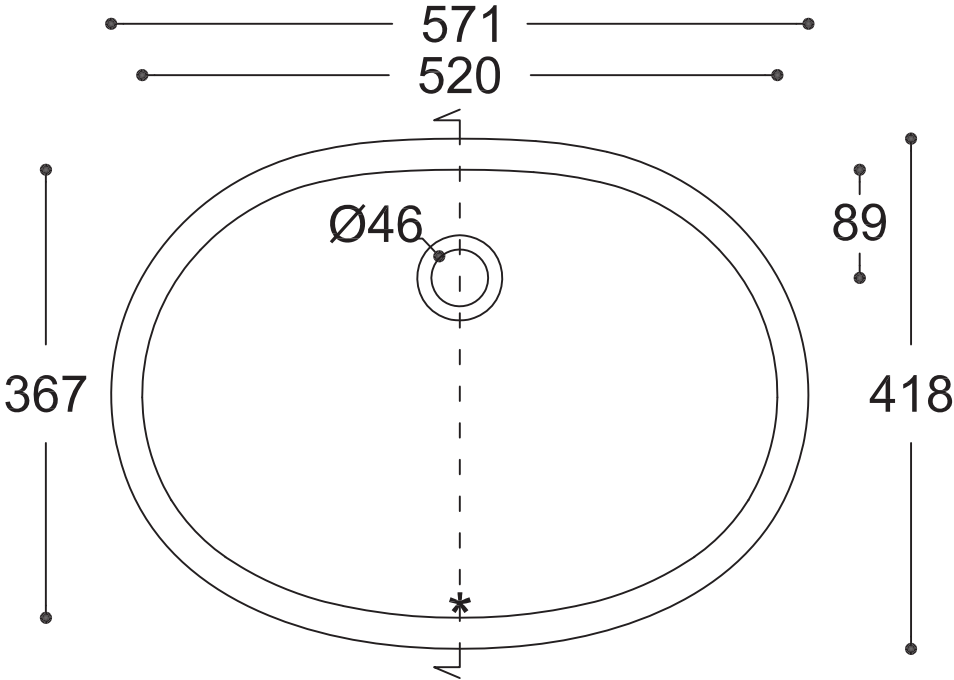

Calm 815

TOP VIEW

* overflow

CROSS-SECTION

All dimensions in mm