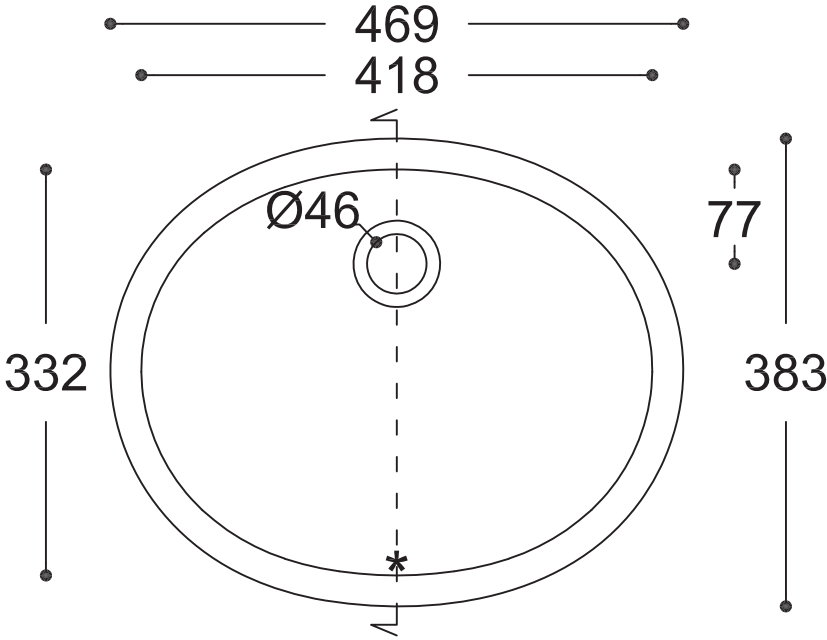

Calm 810

TOP VIEW

* overflow

CROSS-SECTION

All dimensions in mm