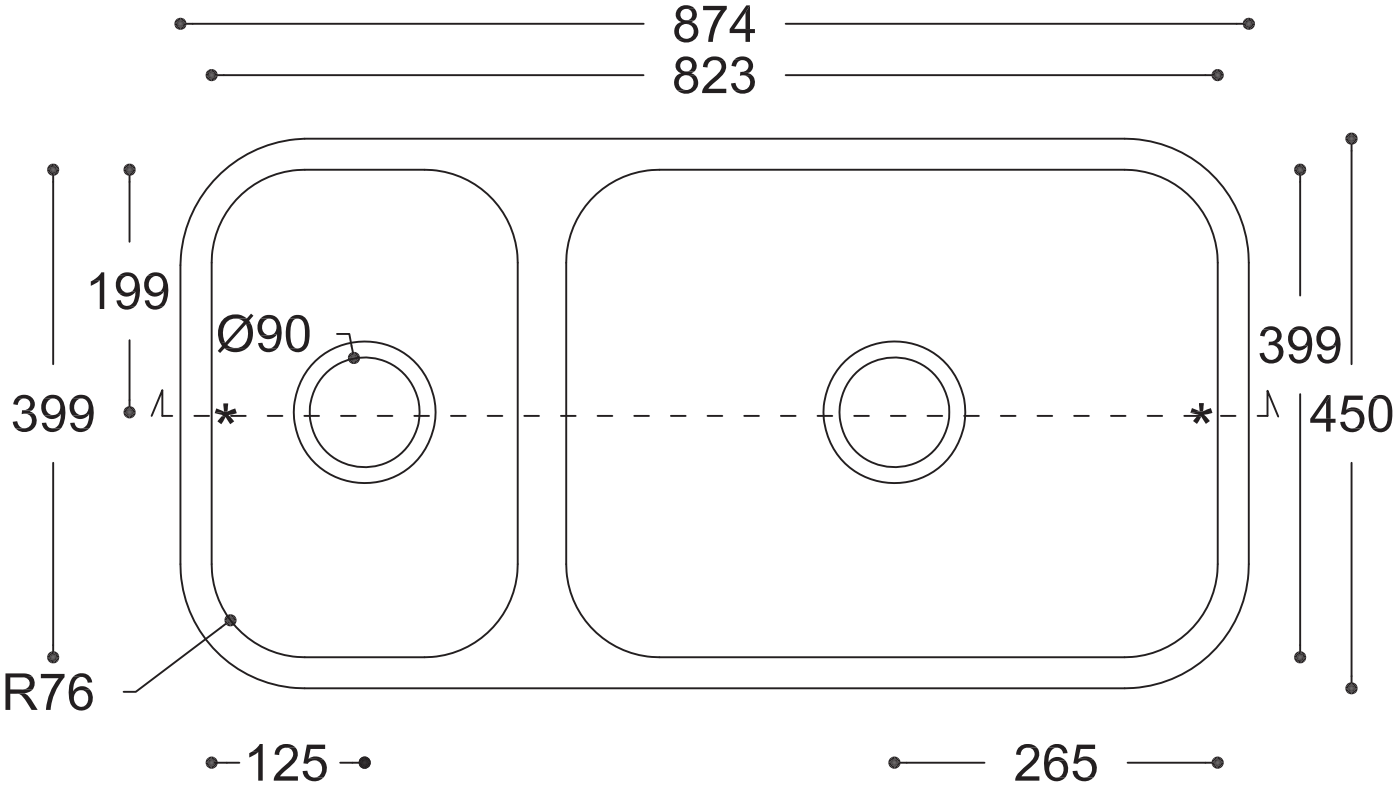

Smooth 873

TOP VIEW

* overflow

CROSS-SECTION

All dimensions in mm